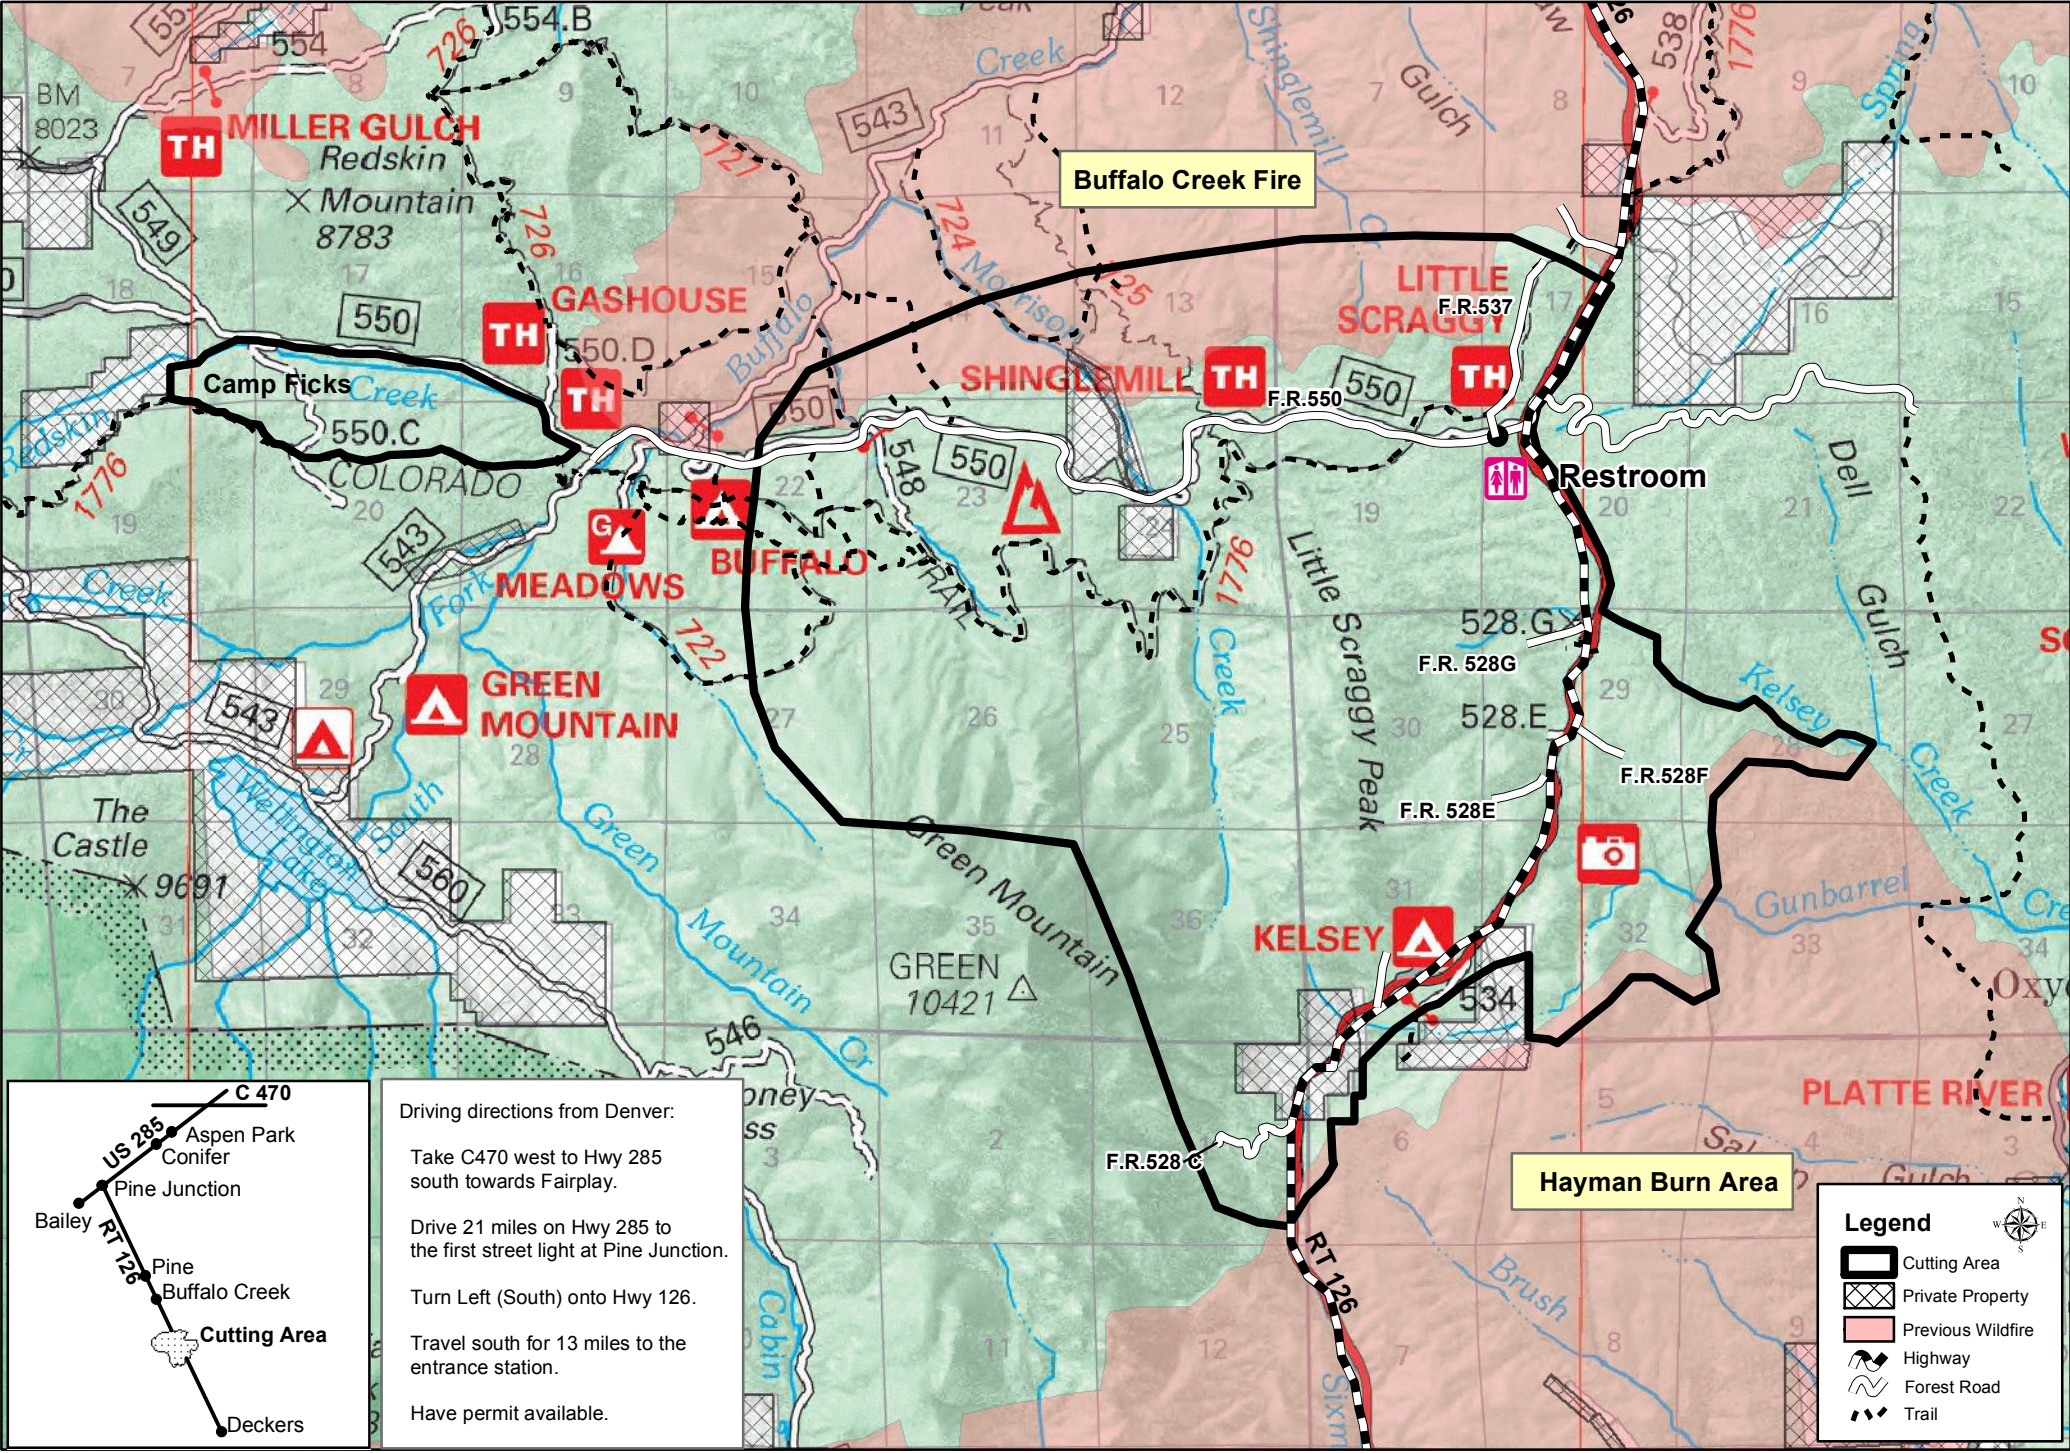

2017 Buffalo Creek Christmas Tree Cutting Area Map South Platte Ranger District

Driving directions from Denver:

Take C470 west to Hwy 285 south towards Fairplay.

Drive 21 miles on Hwy 285 to the first street light at Pine Junction.

Turn Left (South) onto Hwy 126.

Travel south for 13 miles to the entrance station.

Have permit available.

Legend

- Cutting Area
- Private Property
- Previous Wildfire
- Highway
- Forest Road
- Trail