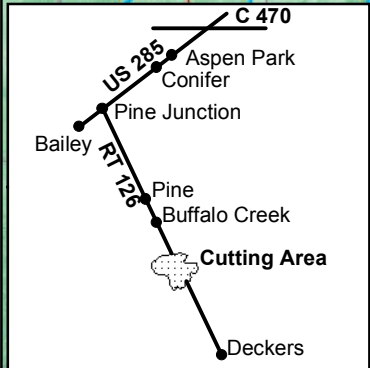

2017 Buffalo Creek Christmas Tree Cutting Area Map South Platte Ranger District

Driving directions from Denver:

Take C470 west to Hwy 285 south towards Fairplay.

Drive 21 miles on Hwy 285 to the first street light at Pine Junction.

Turn Left (South) onto Hwy 126.

Travel south for 13 miles to the entrance station.

Have permit available.

Legend

- Cutting Area
- Private Property
- Previous Wildfire
- Highway
- Forest Road
- Trail