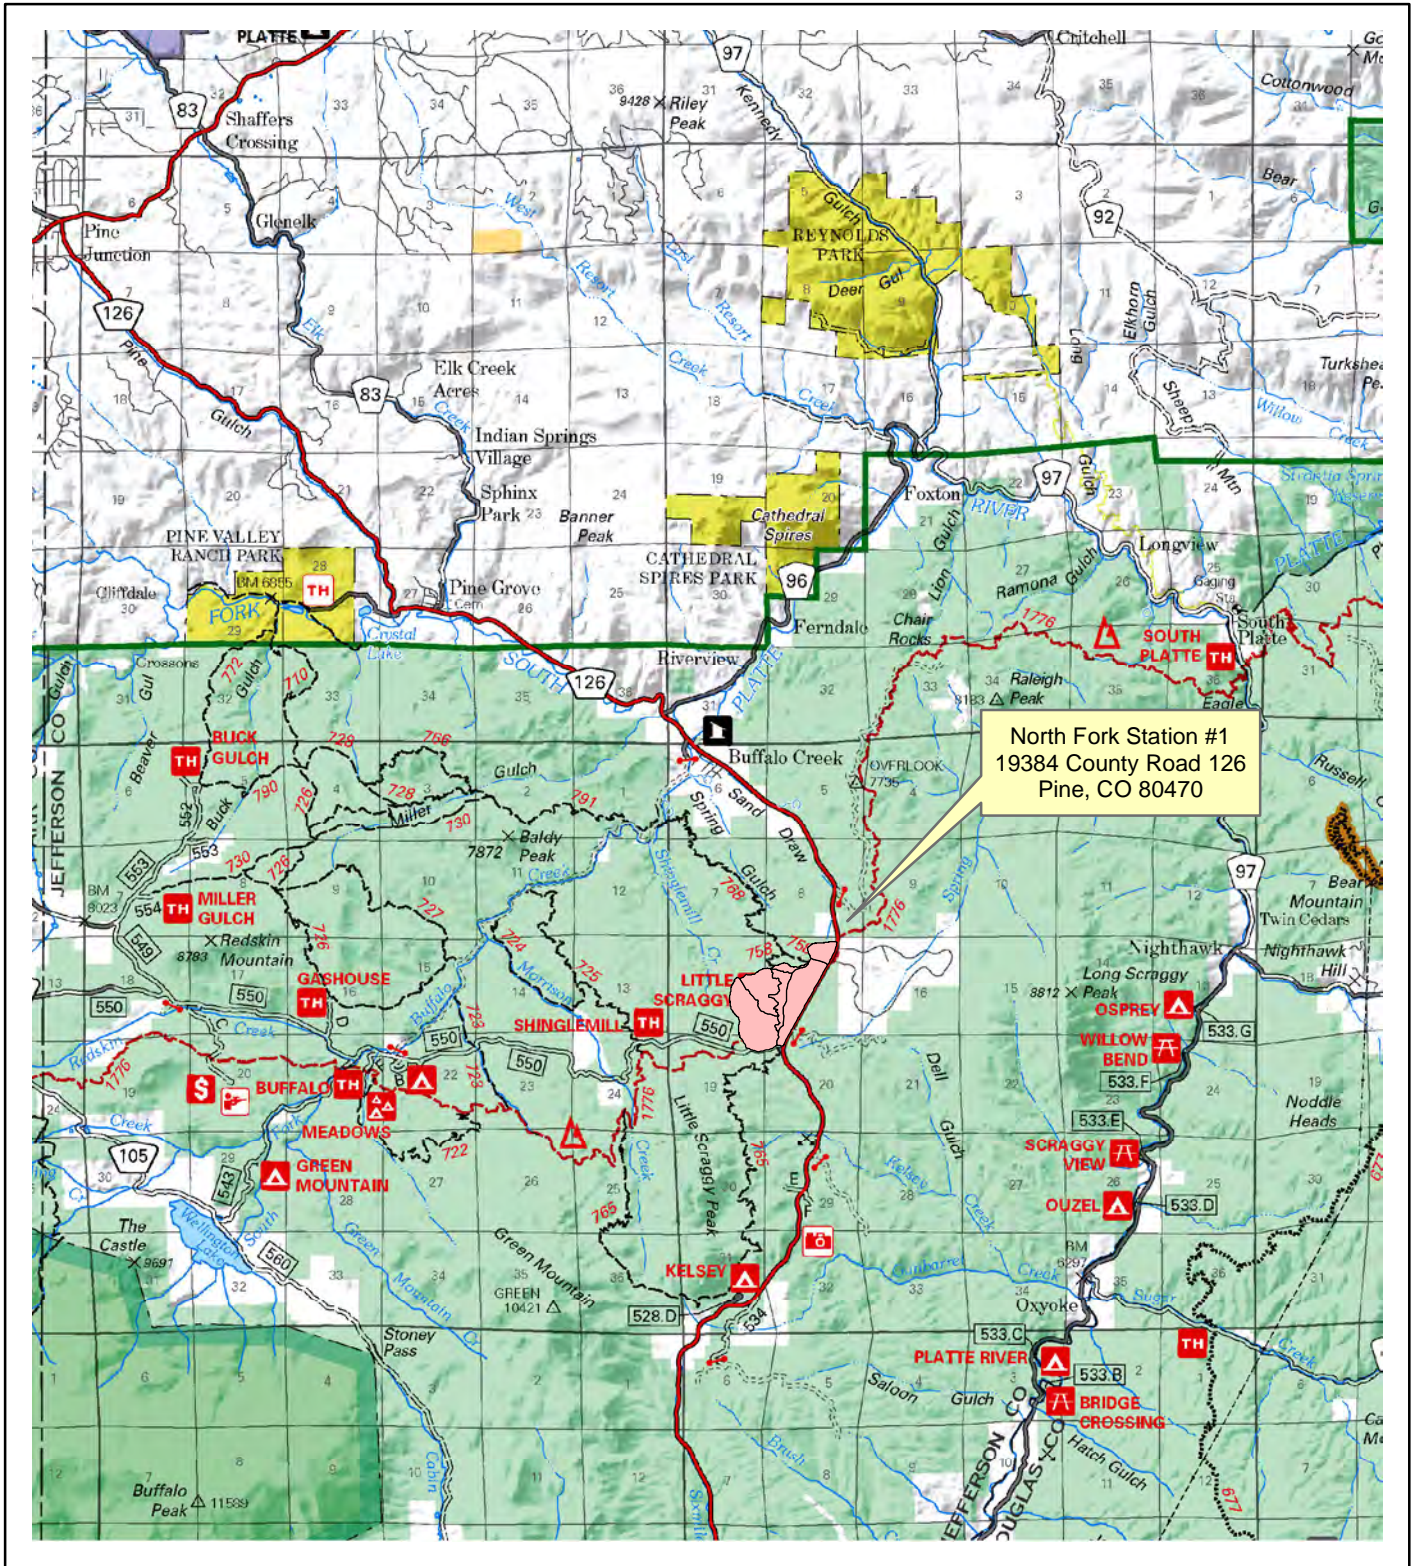

Sand Springs Vicinity Map

Legend
 Sand Springs Units
 Sand Springs Units

1 in = 10,417 ft
 Author: J. Pilsmaker
 Date: 4/20/2021

Disclaimer: This map is intended to depict physical features as they generally appear on the ground and may not be used to determine title, ownership, legal boundaries, legal jurisdiction, including jurisdiction over roads or trails, or access restrictions that may be in place on either public or private land. Obtain permission before entering private lands, and check with appropriate government offices for restrictions that may apply to public lands. Lands, roads and trails within the boundaries of the National Forest may be subject to restrictions on motor vehicle use. Obtain a Motor Vehicle Use Map, or inquire at the local Forest Service Office for motor vehicle access information. Natural hazards may or may not be depicted on the map, and land users should exercise due caution. This map may not be suitable for navigation.