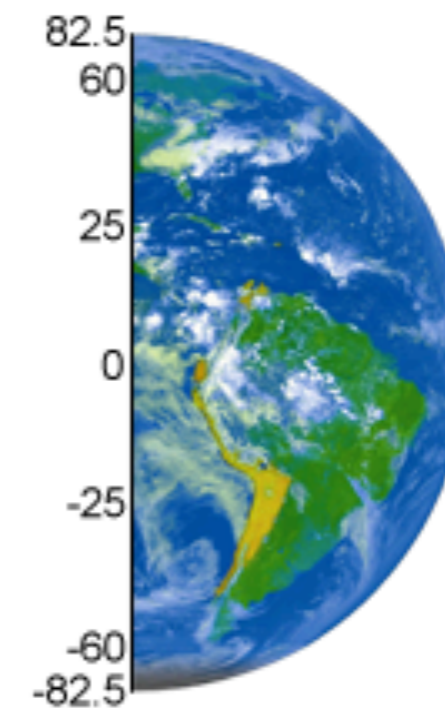

Channel

TLT

History

Full Recent

Region

Global (-70,82.5)

[Browse monthly temperature maps](#)