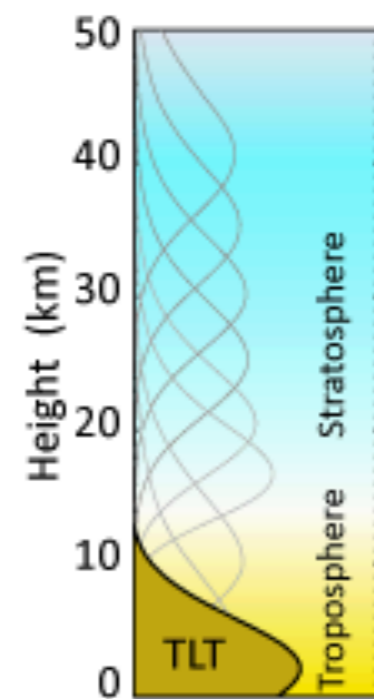

Channel

TLT

History

Full Recent

Region

Global (-70,82.5)

[Browse monthly temperature maps](#)