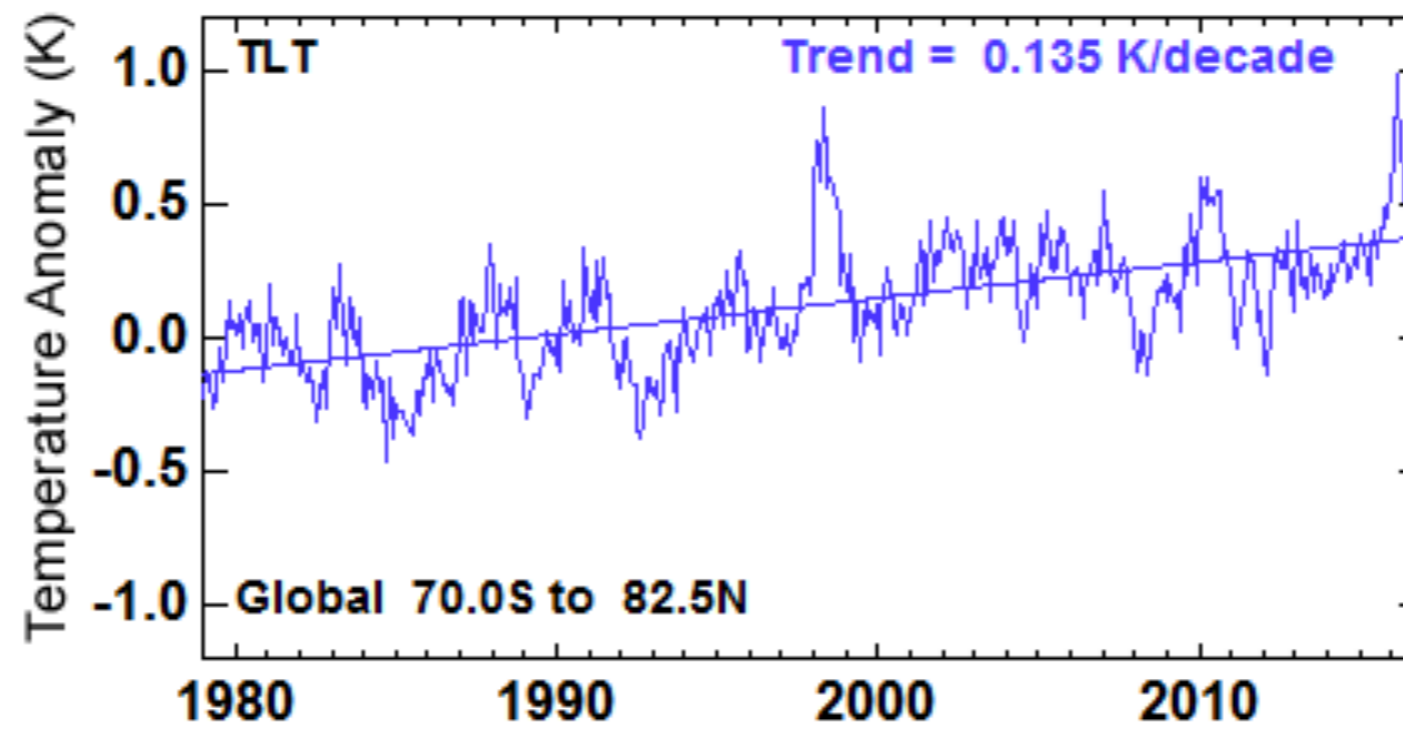

Channel

TLT

History

Full Recent

Region

Global (-70,82.5)

[Browse monthly temperature maps](#)